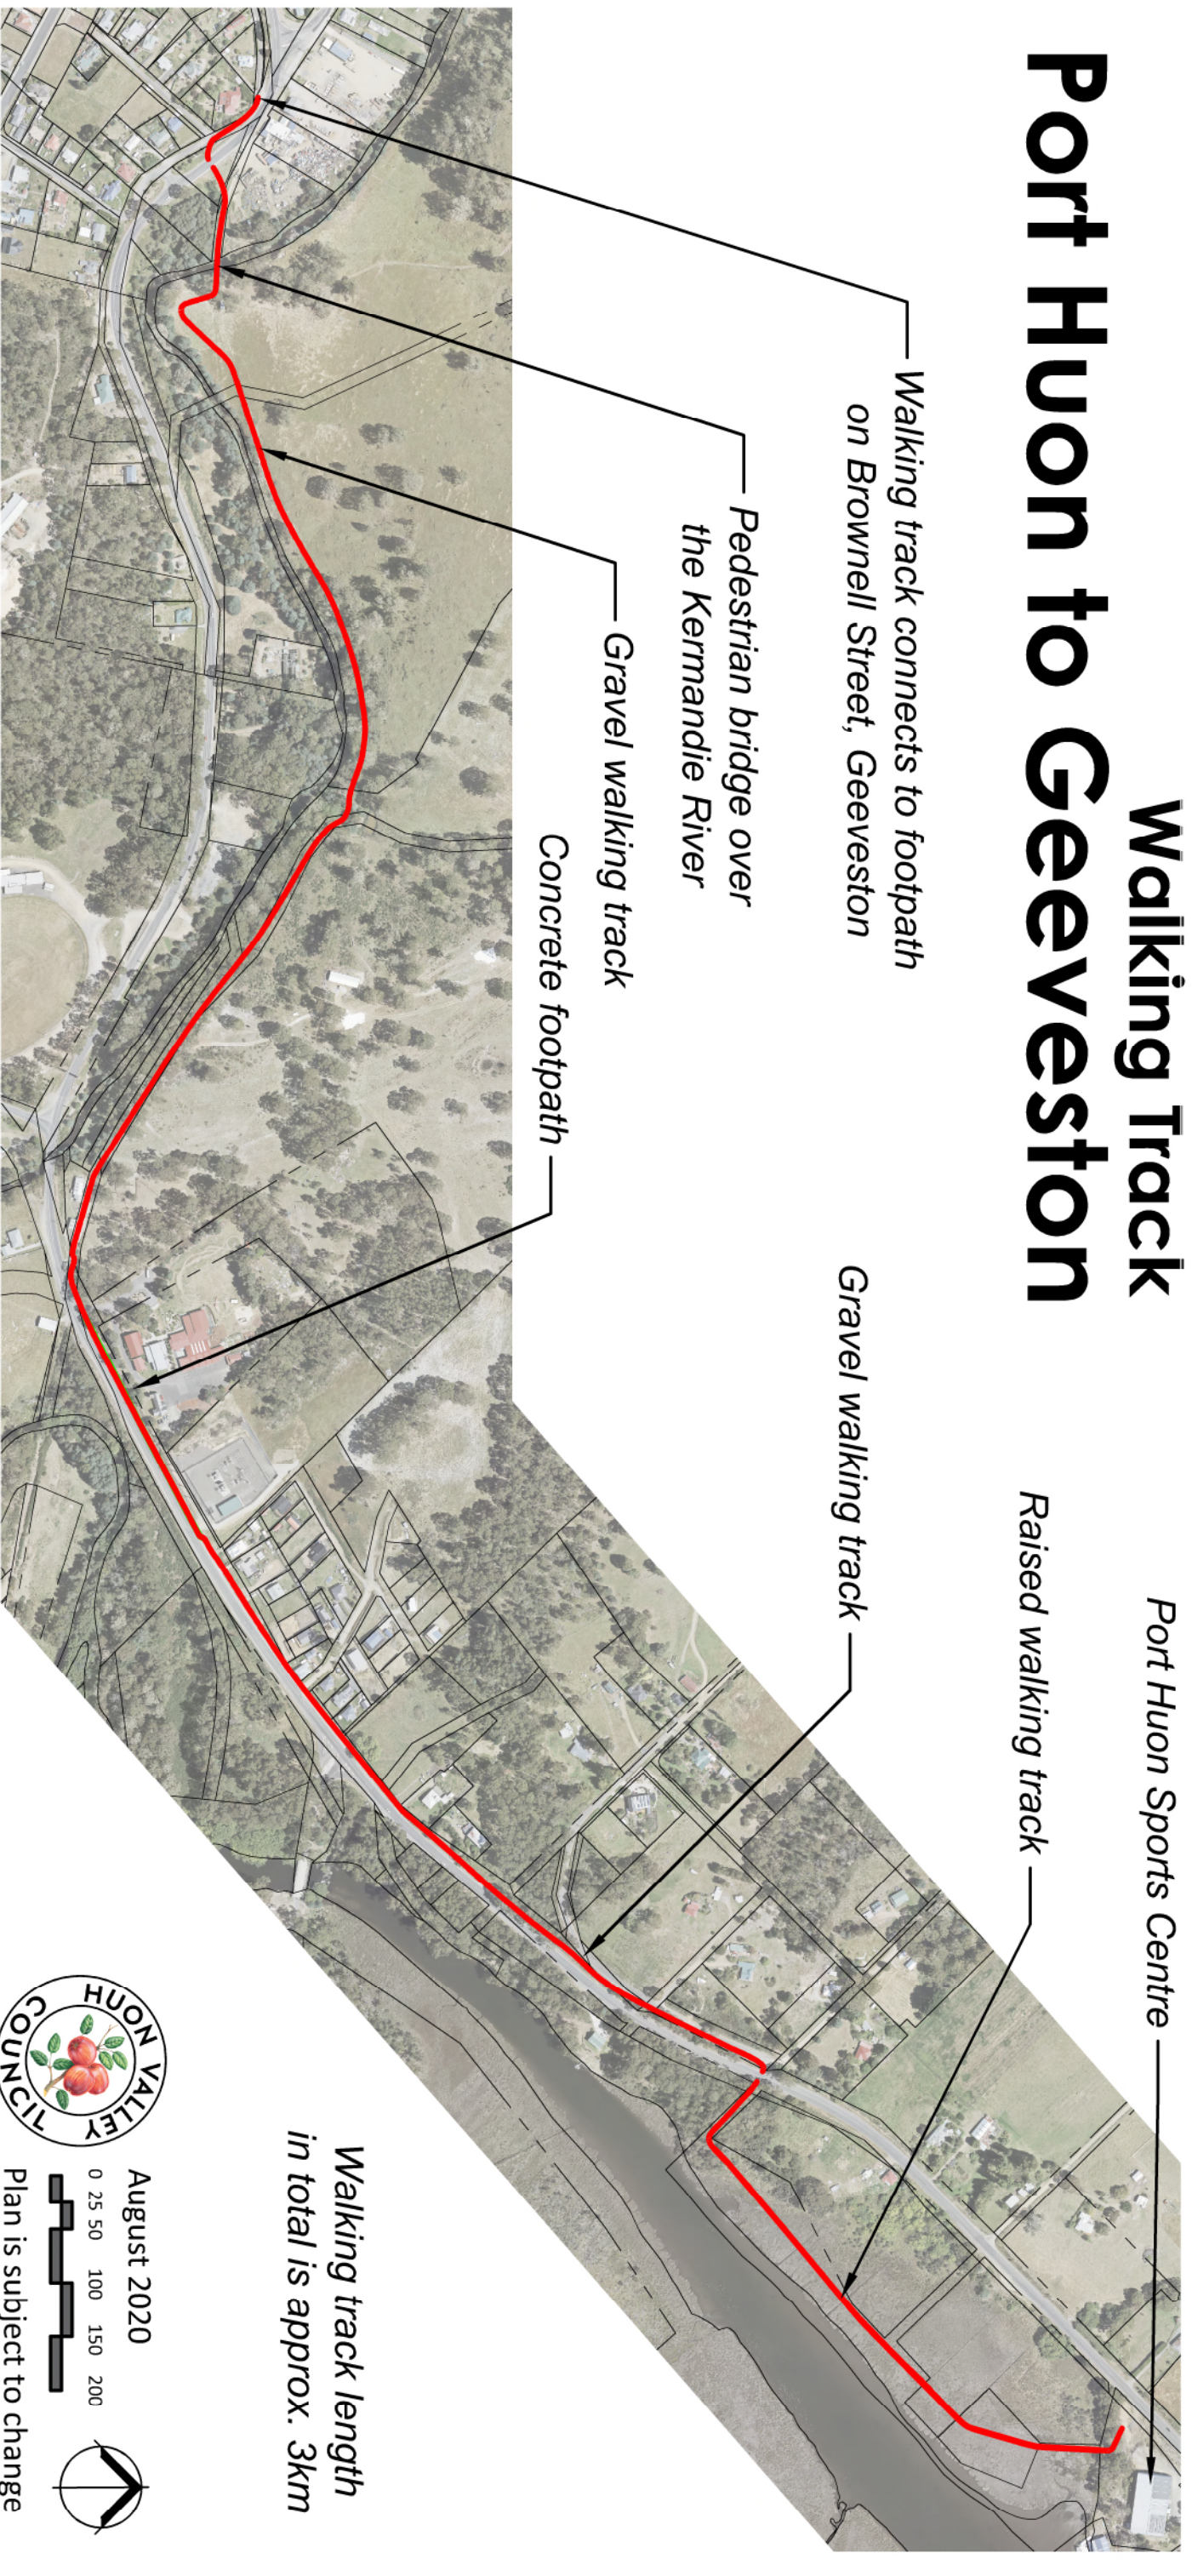

# Walking Track Port Huon to Geeveston

Walking track length  
in total is approx. 3km

August 2020

0 25 50 100 150 200

Plan is subject to change